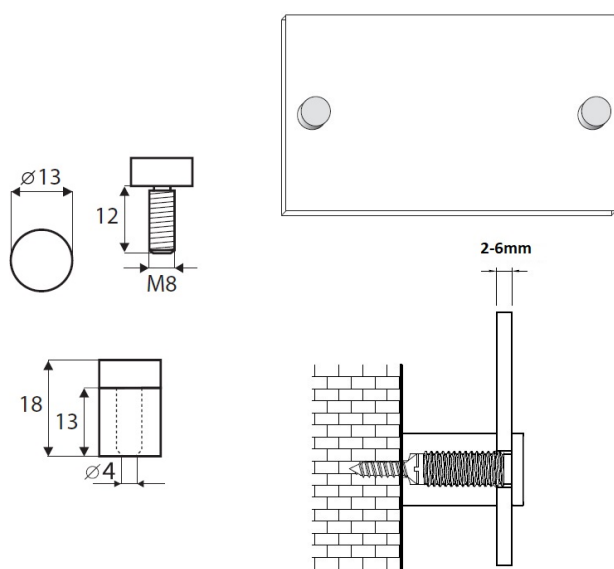

PRODUCT SHEET

Description:

Sign Board Screw $\varnothing 13 \times 13 \text{mm}$, Alu, Anodized, M8, W/2 Trans- parent Washers

Item number:

22.11.110-0

Units	Box	Carton	HS Code	Barcode
Pcs.	100	600	8302490099	
				5704866084048